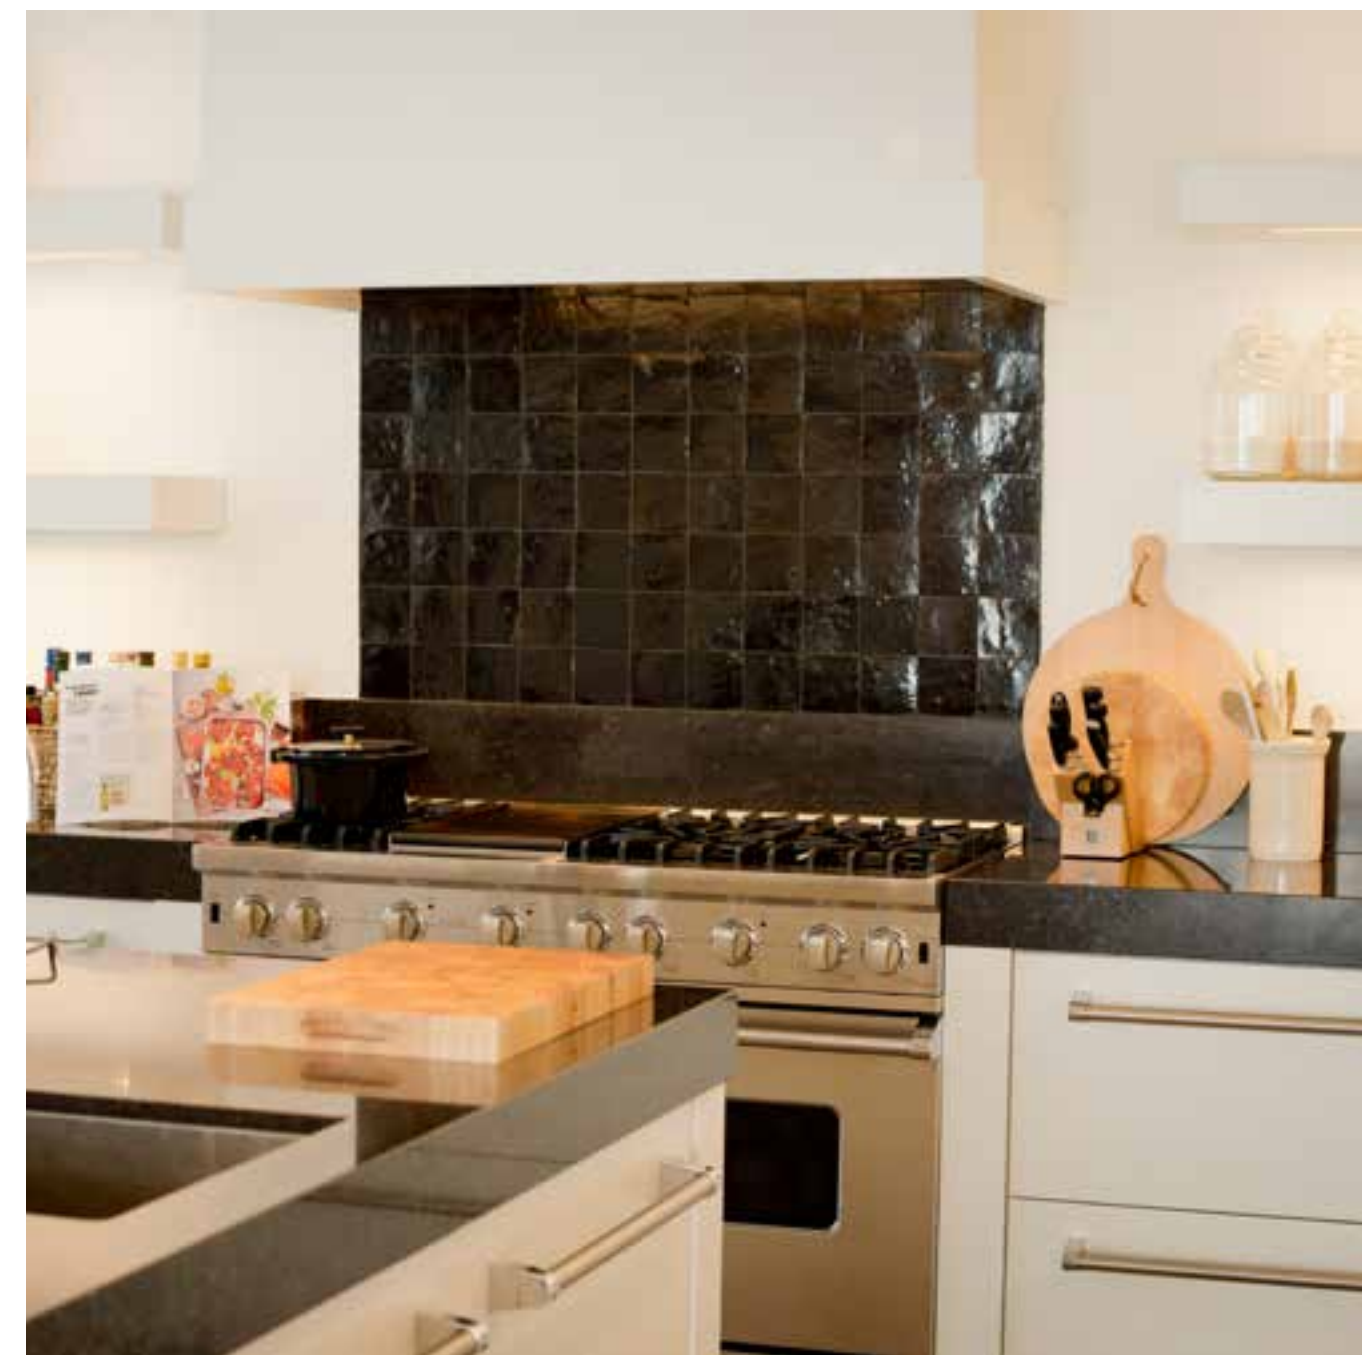

A small framed sign or plaque hanging on the wall in the background, containing text that is difficult to read.

TISSUES

Fam. Middelkoop - Brasschaat (België)

The kitchen features white cabinetry with silver handles, a black countertop, and a dark backsplash. The countertop includes a sink, a stove, and a coffee machine. The backsplash is dark and textured. The floor is made of large, dark grey tiles. The kitchen is well-lit with recessed ceiling lights and a track lighting fixture. The backsplash is decorated with a large, ornate plate and several small jars labeled 'FARINE', 'VERMICELLI', and 'CAFFE'. The countertop is also decorated with a white teapot, a bowl of fruit, and a white pitcher.

A dark wood sideboard with a marble top holds a large, ornate mirror, a white bust, and various glassware. The sideboard is positioned against a wall with a large window. The mirror is framed in a dark, ornate frame. The bust is a white, classical-style sculpture of a woman's head. The glassware includes a crystal chalice and a glass vase.

A living area with a brown leather sofa, a wooden coffee table, and a large window with green curtains. A lamp is visible on a side table. The room is well-lit with natural light from the window and a lamp. The floor is dark wood.

A wooden dining table with a cane chair. The table is made of light-colored wood and has a white tablecloth. The chair has a cane backrest. The table is set with a white tablecloth and a glass. The room is well-lit with natural light from the window.