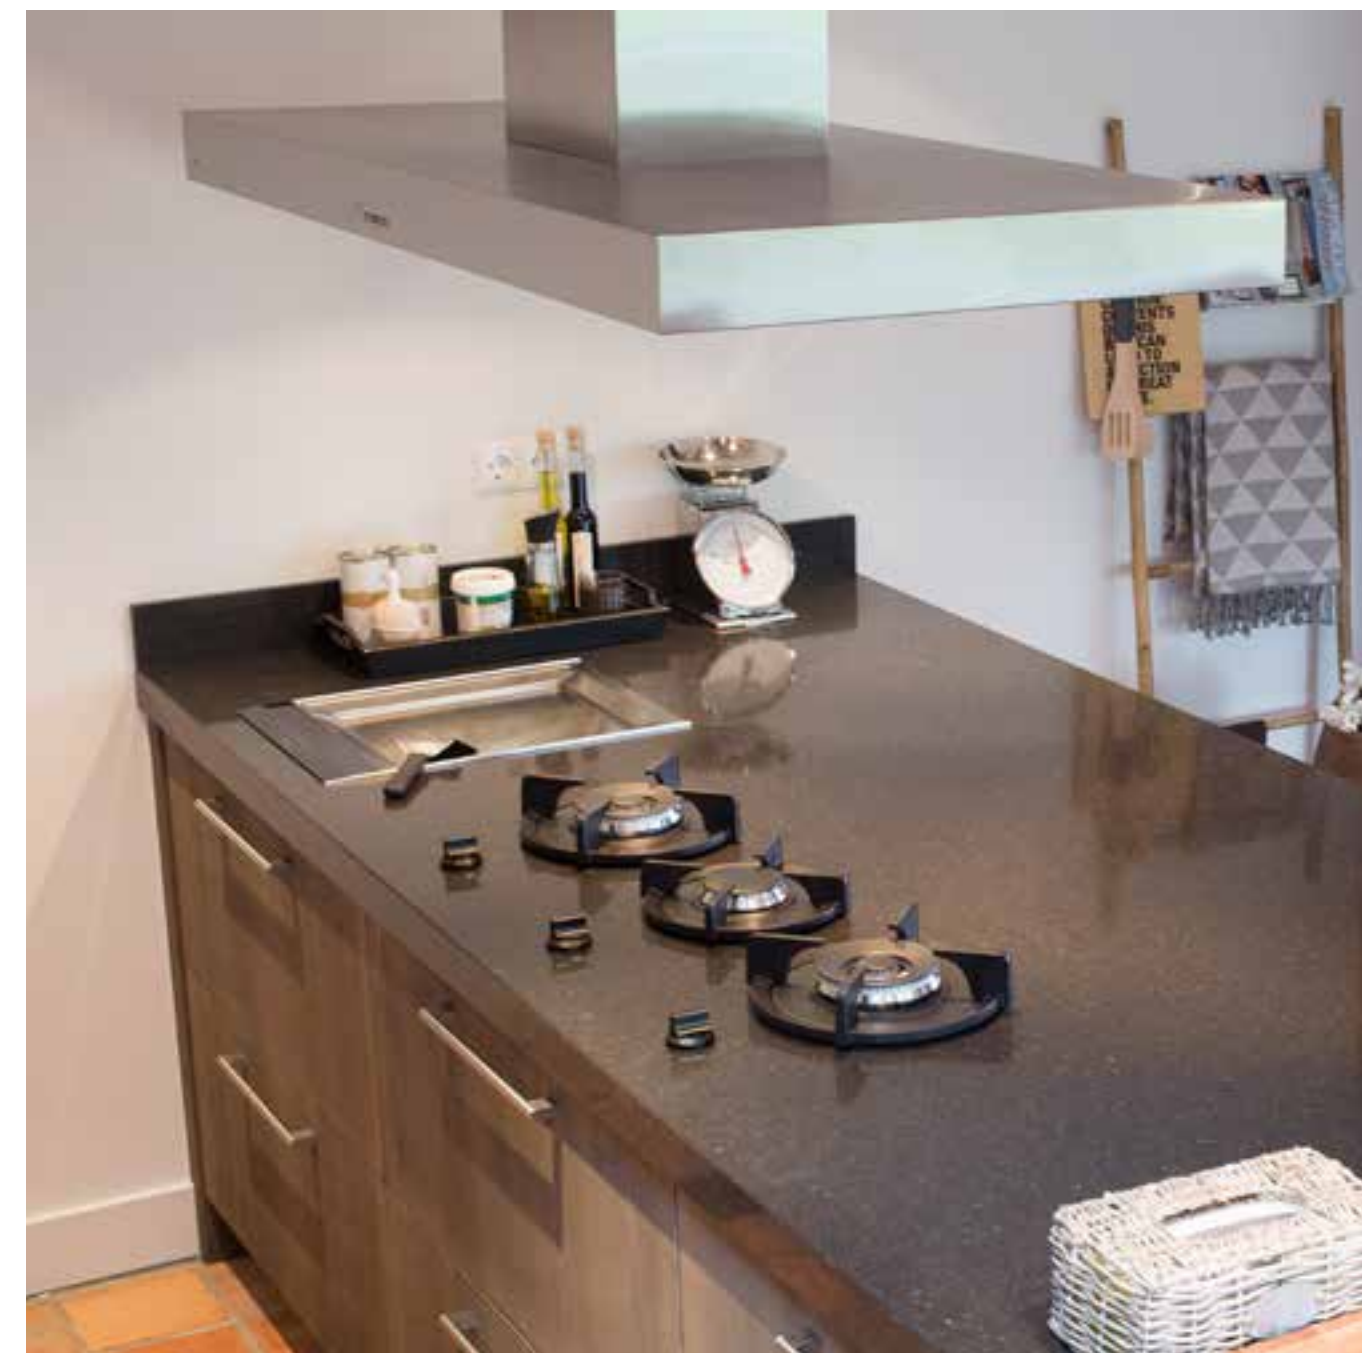

A small framed sign or plaque hanging on the wall in the background, containing text that is difficult to read.

TISSUES

Fam. Middelkoop - Brasschaat (België)

The kitchen features white cabinetry with silver handles, a black countertop, and a dark backsplash. The countertop includes a sink, a stove, and a coffee machine. The backsplash is dark and textured. The floor is made of large, dark grey tiles. The kitchen is well-lit with recessed ceiling lights and a track lighting fixture. The backsplash is decorated with a large, ornate plate and several small jars labeled 'FARINE', 'VERMICELLI', and 'CAFFE'. The countertop is also decorated with a white teapot, a bowl of fruit, and a white pitcher.

A dark wood sideboard with a marble top holds a large, ornate mirror, a white bust, and various glassware. The sideboard is positioned against a wall with a large window. The mirror is framed in a dark, ornate frame. The bust is a white, classical-style sculpture of a woman's head. The glassware includes a crystal chalice and a glass vase.

A living area with a brown leather sofa, a wooden coffee table, and a large window with green curtains. A lamp is visible on a side table. The room is well-lit with natural light from the window and a lamp. The floor is dark wood.

A wooden dining table with a cane chair. The table is made of light-colored wood and has a white tablecloth. The chair has a cane backrest. The table is set with a white tablecloth and a glass. The room is well-lit with natural light from the window.