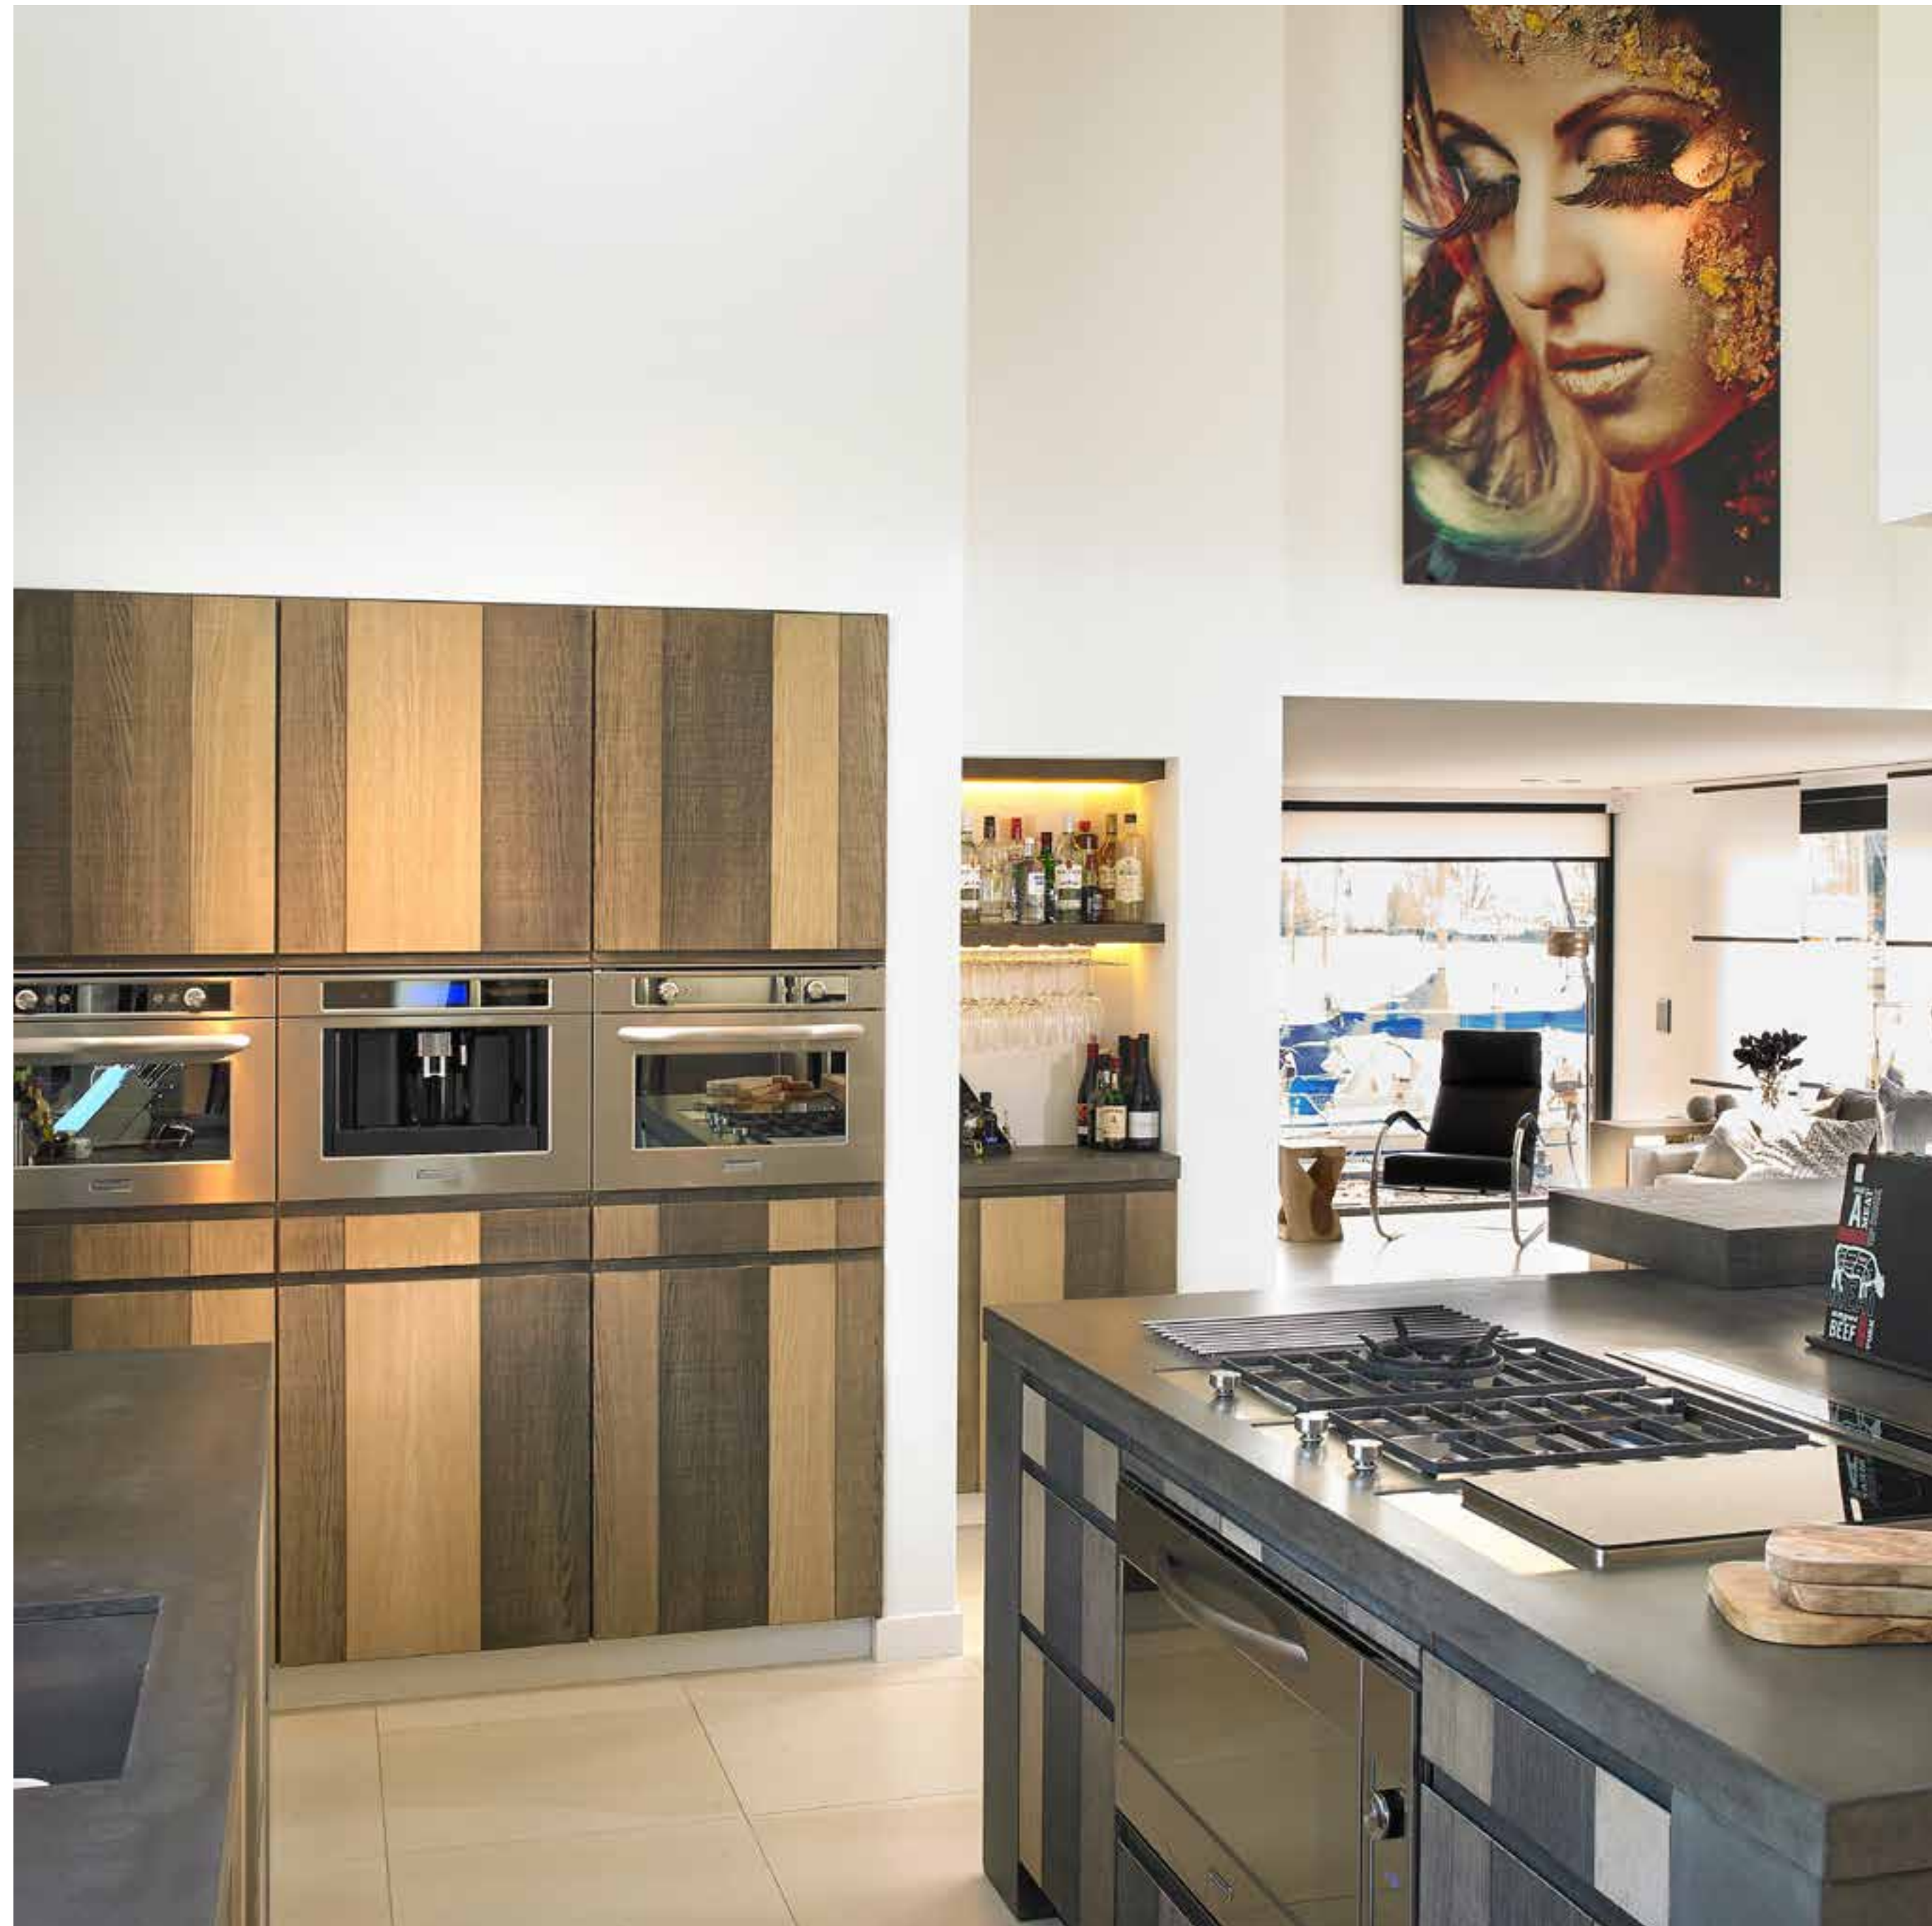

A small framed sign or plaque hanging on the wall in the background, containing text that is difficult to read.

TISSUES

Fam. Middelkoop - Brasschaat (België)

The kitchen features white cabinetry with silver handles, a black countertop, and a dark backsplash. The countertop includes a sink, a stove, and a coffee machine. The backsplash is dark and textured. The floor is made of large, dark grey tiles. The kitchen is well-lit with recessed ceiling lights and a track lighting fixture. The backsplash is decorated with a large, ornate plate and several small jars labeled 'FARINE', 'VERMICELLI', and 'CAFFE'. The countertop is also decorated with a white teapot, a bowl of fruit, and a white pitcher.

A dark wood sideboard with a marble top holds a large, ornate mirror, a white bust, and various glassware. The sideboard is positioned against a wall with a large window. The mirror is framed in a dark, ornate frame. The bust is a white, classical-style sculpture of a woman's head. The glassware includes a crystal chalice and a glass vase.

A living area with a brown leather sofa, a wooden coffee table, and a large window with green curtains. A lamp is visible on a side table. The room is well-lit with natural light from the window and a lamp. The floor is dark wood.

A wooden dining table with a cane chair. The table is made of light-colored wood and has a white tablecloth. The chair has a cane backrest. The table is set with a white tablecloth and a glass. The room is well-lit with natural light from the window.