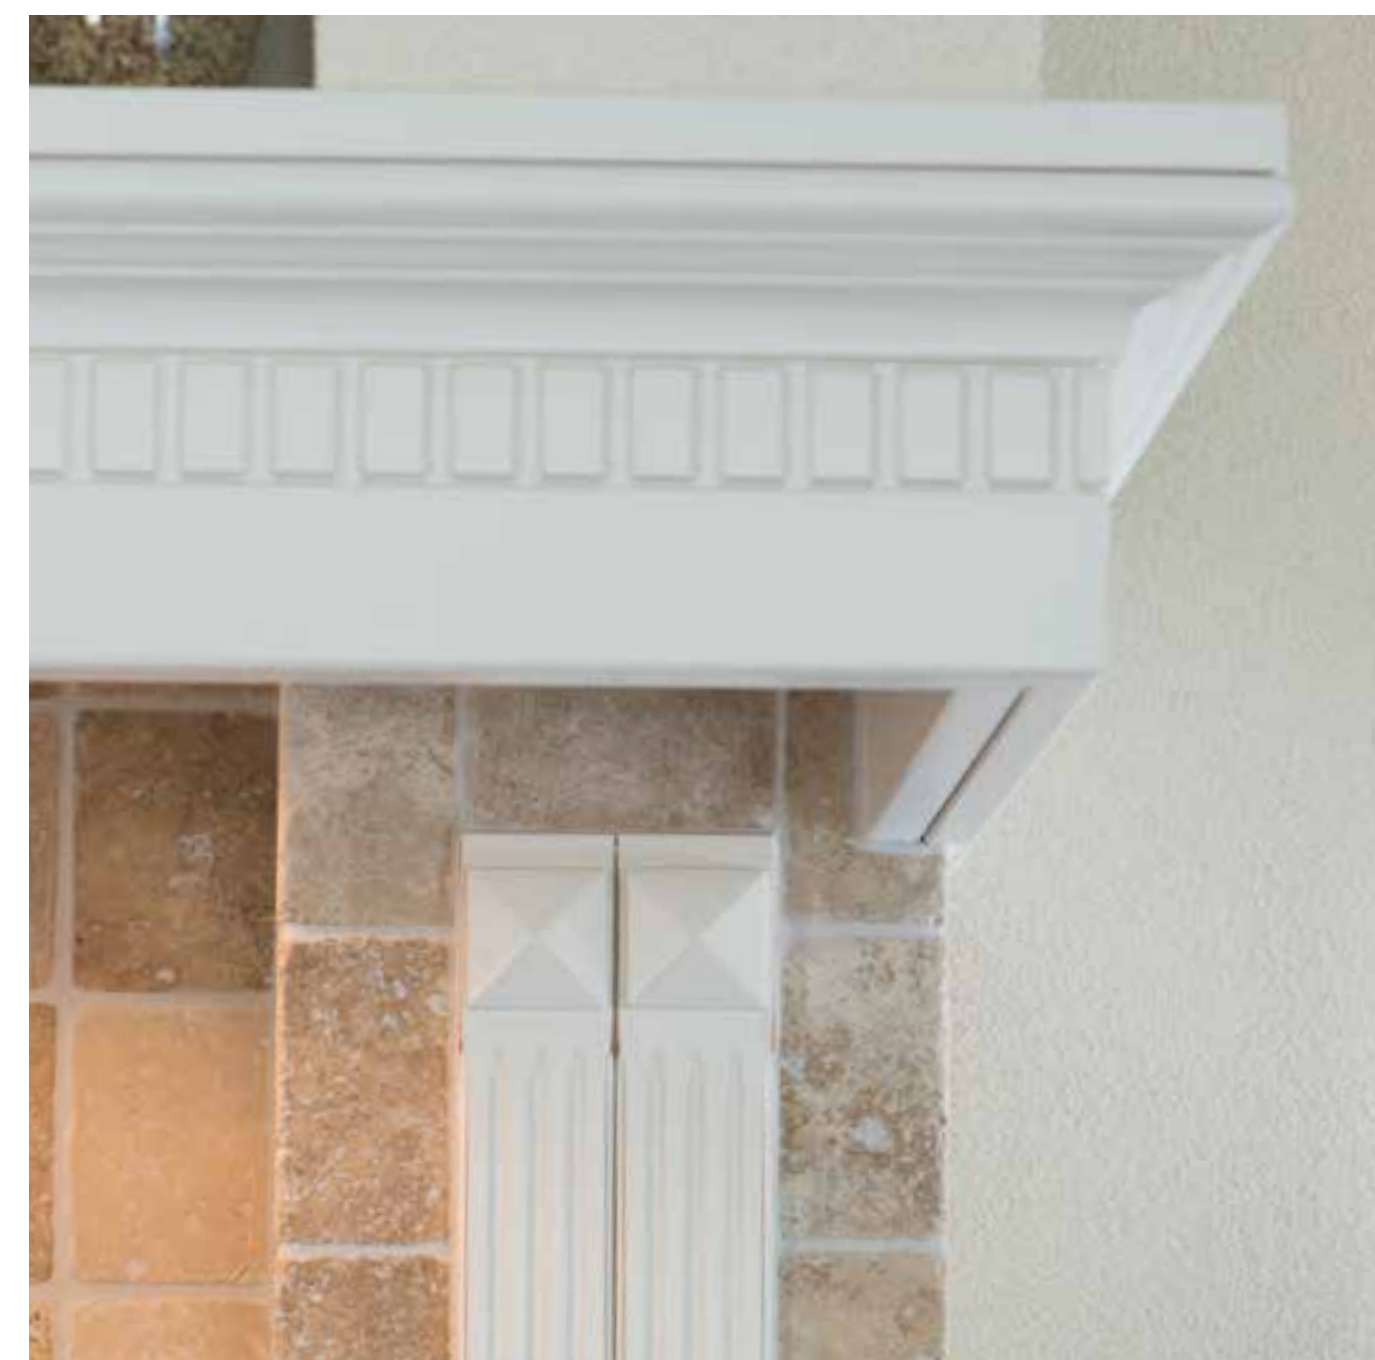

A small framed sign or plaque hanging on the wall in the background, containing text that is difficult to read.

TISSUES

Fam. Middelkoop - Brasschaat (België)

The kitchen features white cabinetry with silver handles, a black countertop, and a dark backsplash. The countertop includes a sink, a stove, and a coffee machine. The backsplash is dark and textured. The floor is made of large, dark grey tiles. The kitchen is well-lit with recessed ceiling lights and a track lighting fixture. The backsplash is decorated with a large, ornate plate and several small jars labeled 'FARINE', 'VERMICELLI', and 'CAFFE'. The countertop is also decorated with a white teapot, a bowl of fruit, and a white pitcher.

A dark wood sideboard with a marble top holds a large, ornate mirror, a white bust, and various glassware. The sideboard is positioned against a wall with a large window. The mirror is framed in a dark, ornate frame. The bust is a white, classical-style sculpture of a woman's head. The glassware includes a crystal chalice and a glass vase.

A living area with a brown leather sofa, a wooden coffee table, and a large window with green curtains. A lamp is visible on a side table. The room is well-lit with natural light from the window and a lamp. The floor is dark wood.

A wooden dining table with a cane chair. The table is made of light-colored wood and has a white tablecloth. The chair has a cane backrest. The table is set with a white tablecloth and a glass. The room is well-lit with natural light from the window.