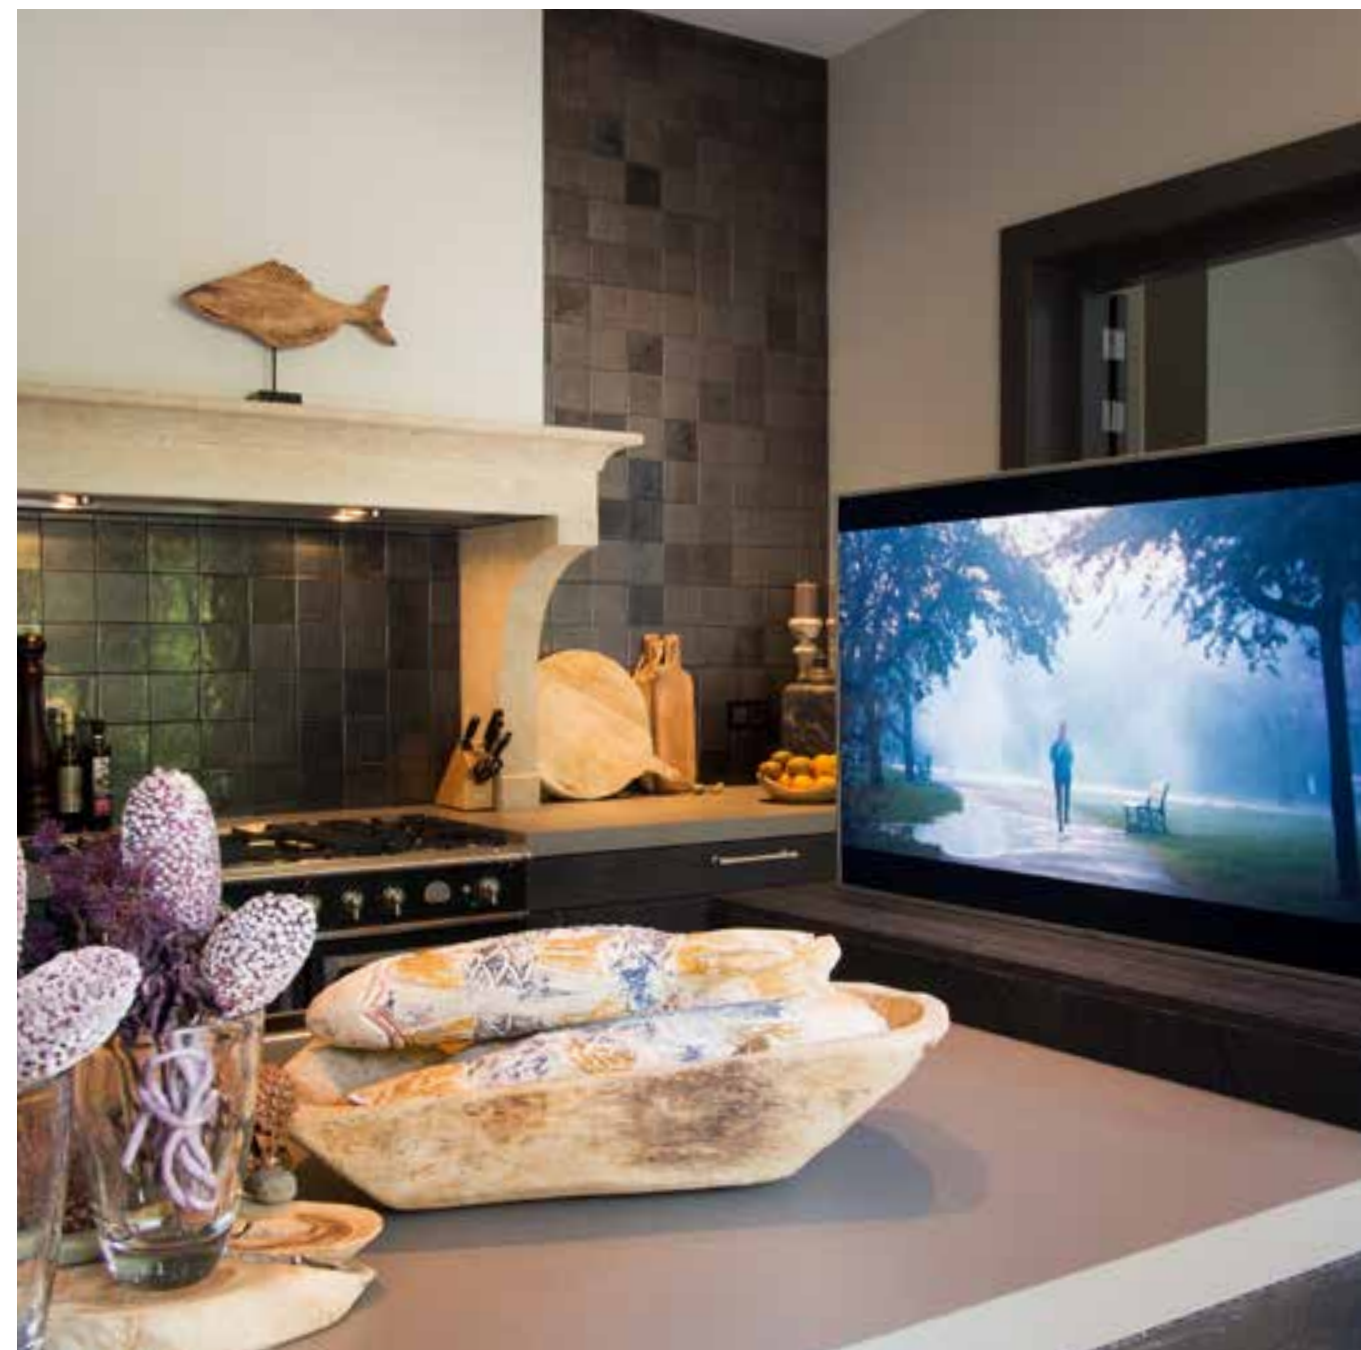

A small framed sign or plaque hanging on the wall in the background, containing text that is difficult to read.

TISSUES

Fam. Middelkoop - Brasschaat (België)

The kitchen features white cabinetry with silver handles, a black countertop, and a dark backsplash. The countertop includes a sink, a stove, and a coffee machine. The backsplash is dark and textured. The floor is made of large, dark grey tiles. The kitchen is well-lit with recessed ceiling lights and a track lighting fixture. The backsplash is decorated with a large, ornate plate and several small jars labeled 'FARINE', 'VERMICELLI', and 'CAFFE'. The countertop is also decorated with a white teapot, a bowl of fruit, and a white pitcher.

A dark wood sideboard with a marble top holds a large, ornate mirror, a white bust, and various glassware. The sideboard is positioned against a wall with a large window. The mirror is framed in a dark, ornate frame. The bust is a white, classical-style sculpture of a woman's head. The glassware includes a crystal chalice and a glass vase.

A living area with a brown leather sofa, a wooden coffee table, and a large window with green curtains. A lamp is visible on a side table. The room is well-lit with natural light from the window and a lamp. The floor is dark wood.

A wooden dining table with a cane chair. The table is made of light-colored wood and has a white tablecloth. The chair has a cane backrest. The table is set with a white tablecloth and a glass. The room is well-lit with natural light from the window.