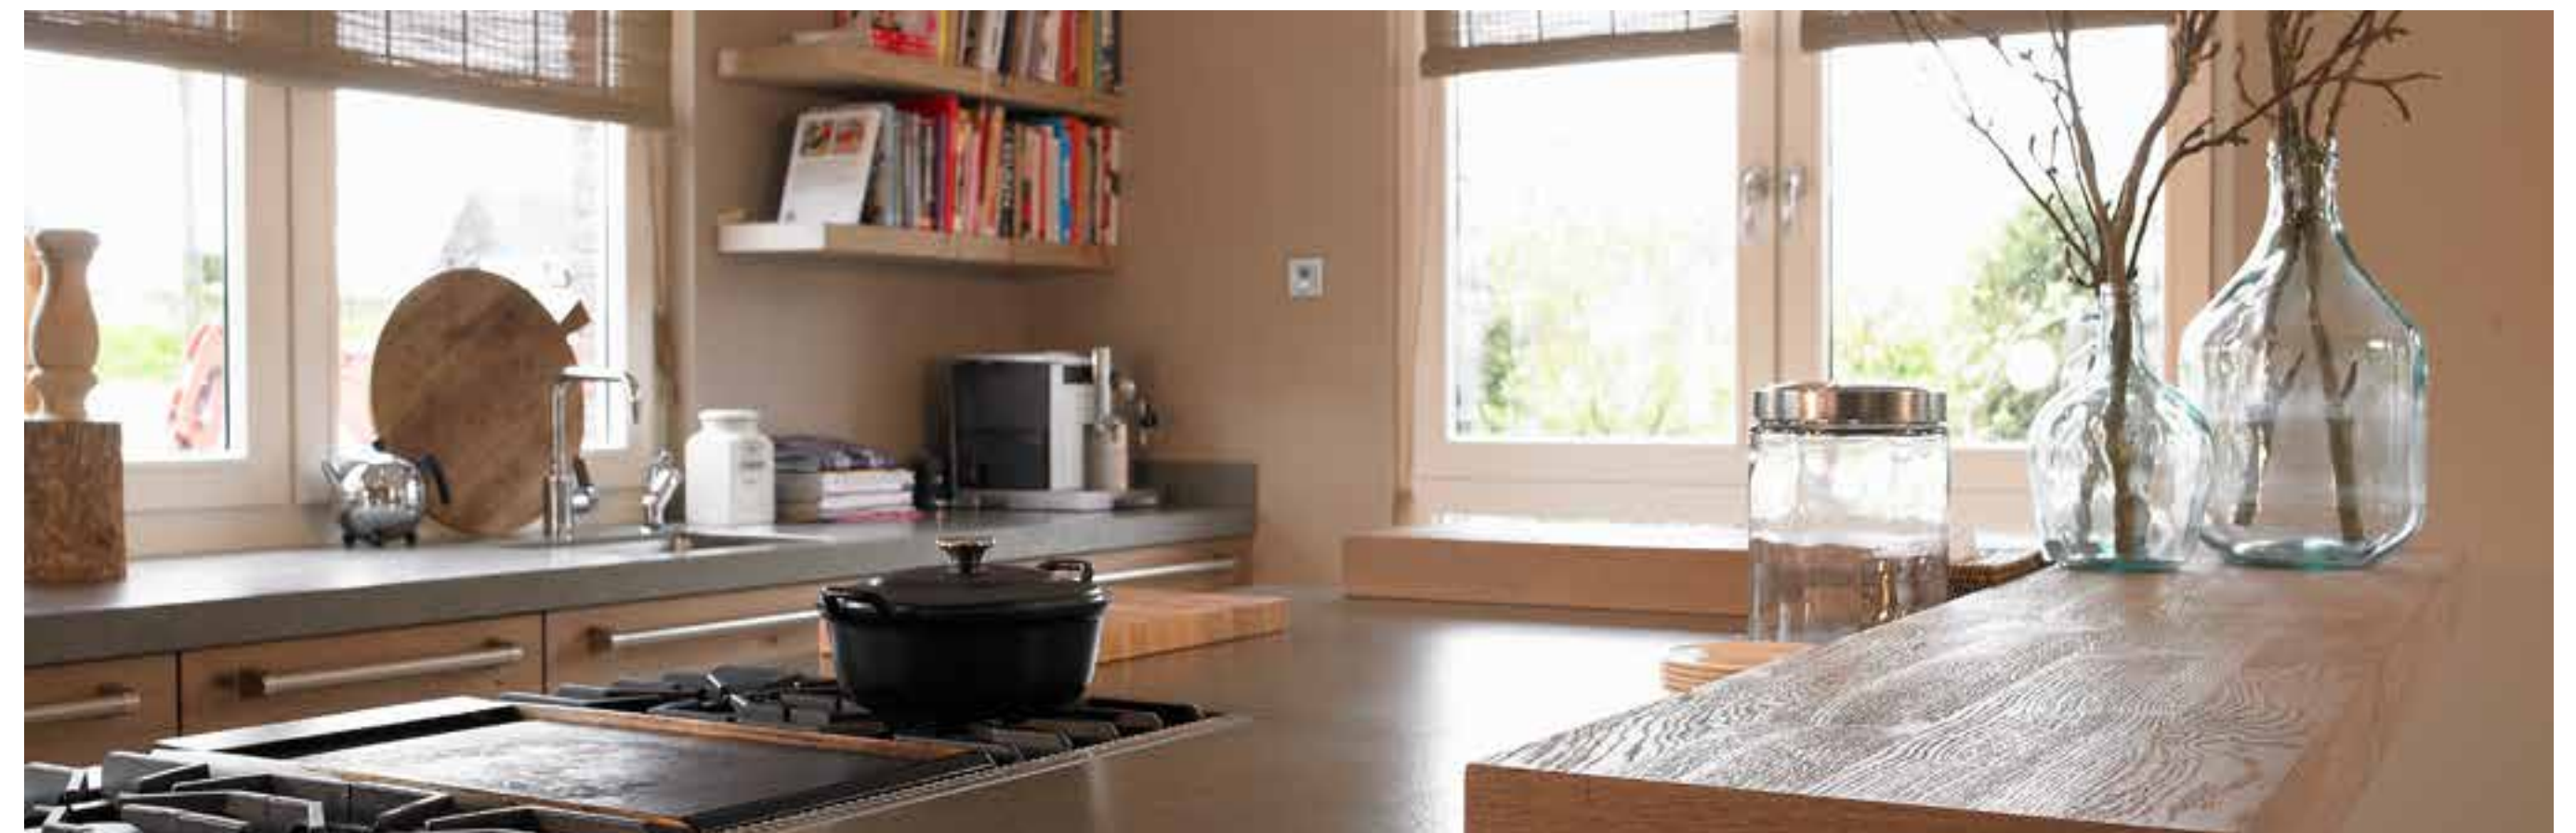

A small framed sign or plaque hanging on the wall in the background, containing text that is difficult to read.

TISSUES

Fam. Middelkoop - Brasschaat (België)

The kitchen features white cabinetry with silver handles, a black countertop, and a dark backsplash. The countertop includes a sink, a stove, and a coffee machine. The backsplash is dark and textured. The floor is made of large, dark grey tiles. The kitchen is well-lit with recessed ceiling lights and a track lighting fixture. The backsplash is decorated with a large, ornate plate and several small jars labeled 'FARINE', 'VERMICELLI', and 'CAFFE'. The countertop is also decorated with a white teapot, a bowl of fruit, and a white pitcher.

A dark wood sideboard with a marble top holds a large, ornate mirror, a white bust, and various glassware. The sideboard is positioned against a wall with a large window. The mirror is framed in a dark, ornate frame. The bust is a white, classical-style sculpture of a woman's head. The glassware includes a crystal chalice and a glass vase.

A wooden dining table with a cane chair. The table is made of light-colored wood and has a white tablecloth. The chair has a cane backrest. The table is set with a white tablecloth and a glass. The room is well-lit with natural light from the window.