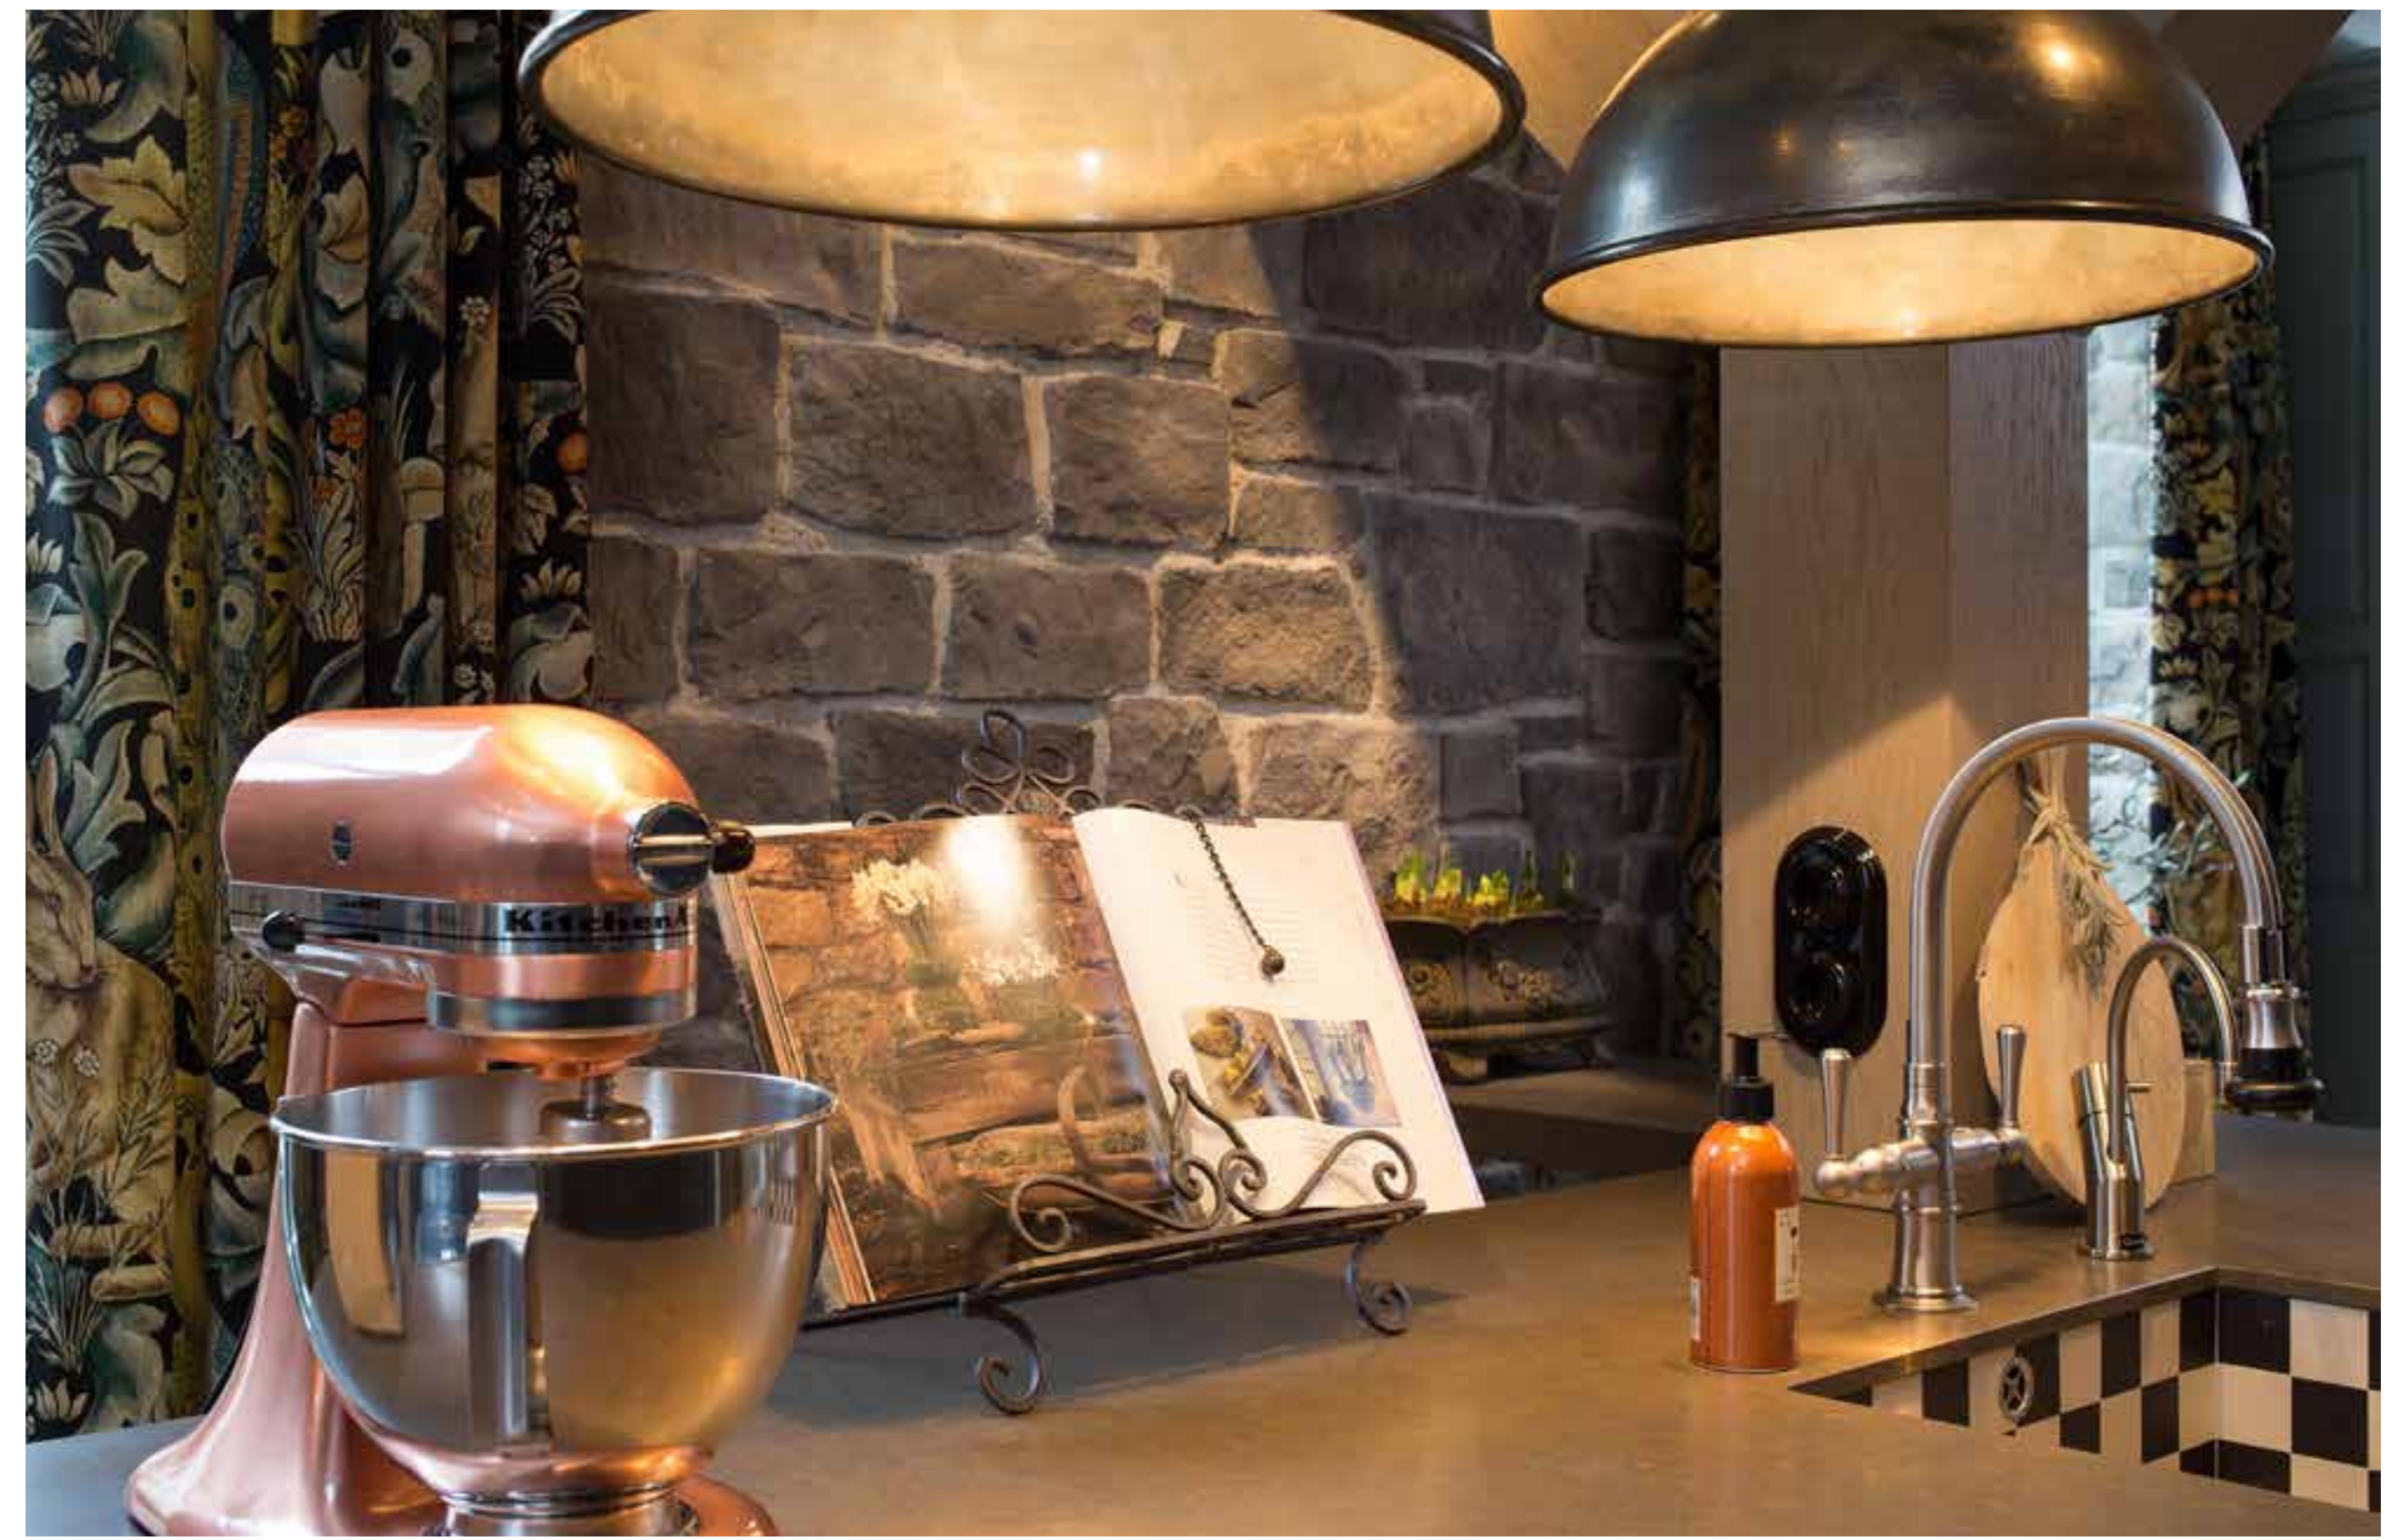

A small framed sign or plaque hanging on the wall in the background, containing text that is difficult to read.

TISSUES

Fam. Middelkoop - Brasschaat (België)

The kitchen features white cabinetry with silver handles, a black countertop, and a dark backsplash. The countertop includes a sink, a stove, and a coffee machine. The backsplash is dark and textured. The floor is made of large, dark grey tiles. The kitchen is well-lit with recessed ceiling lights and a track lighting fixture. The backsplash is decorated with a large, ornate plate and several small jars labeled 'FARINE', 'VERMICELLI', and 'CAFFE'. The countertop is also decorated with a white teapot, a bowl of fruit, and a white pitcher.

A dark wood sideboard with a marble top holds a large, ornate mirror, a white bust, and various glassware. The sideboard is positioned against a wall with a large window. The mirror is framed in a dark, ornate frame. The bust is a white, classical-style sculpture of a woman's head. The glassware includes a crystal chalice and a glass vase.

A living area with a brown leather sofa, a wooden coffee table, and a large window with green curtains. A lamp is visible on a side table. The room is well-lit with natural light from the window and a lamp. The floor is dark wood.

A wooden dining table with a cane chair. The table is made of light-colored wood and has a white tablecloth. The chair has a cane backrest. The table is set with a white tablecloth and a glass. The room is well-lit with natural light from the window.