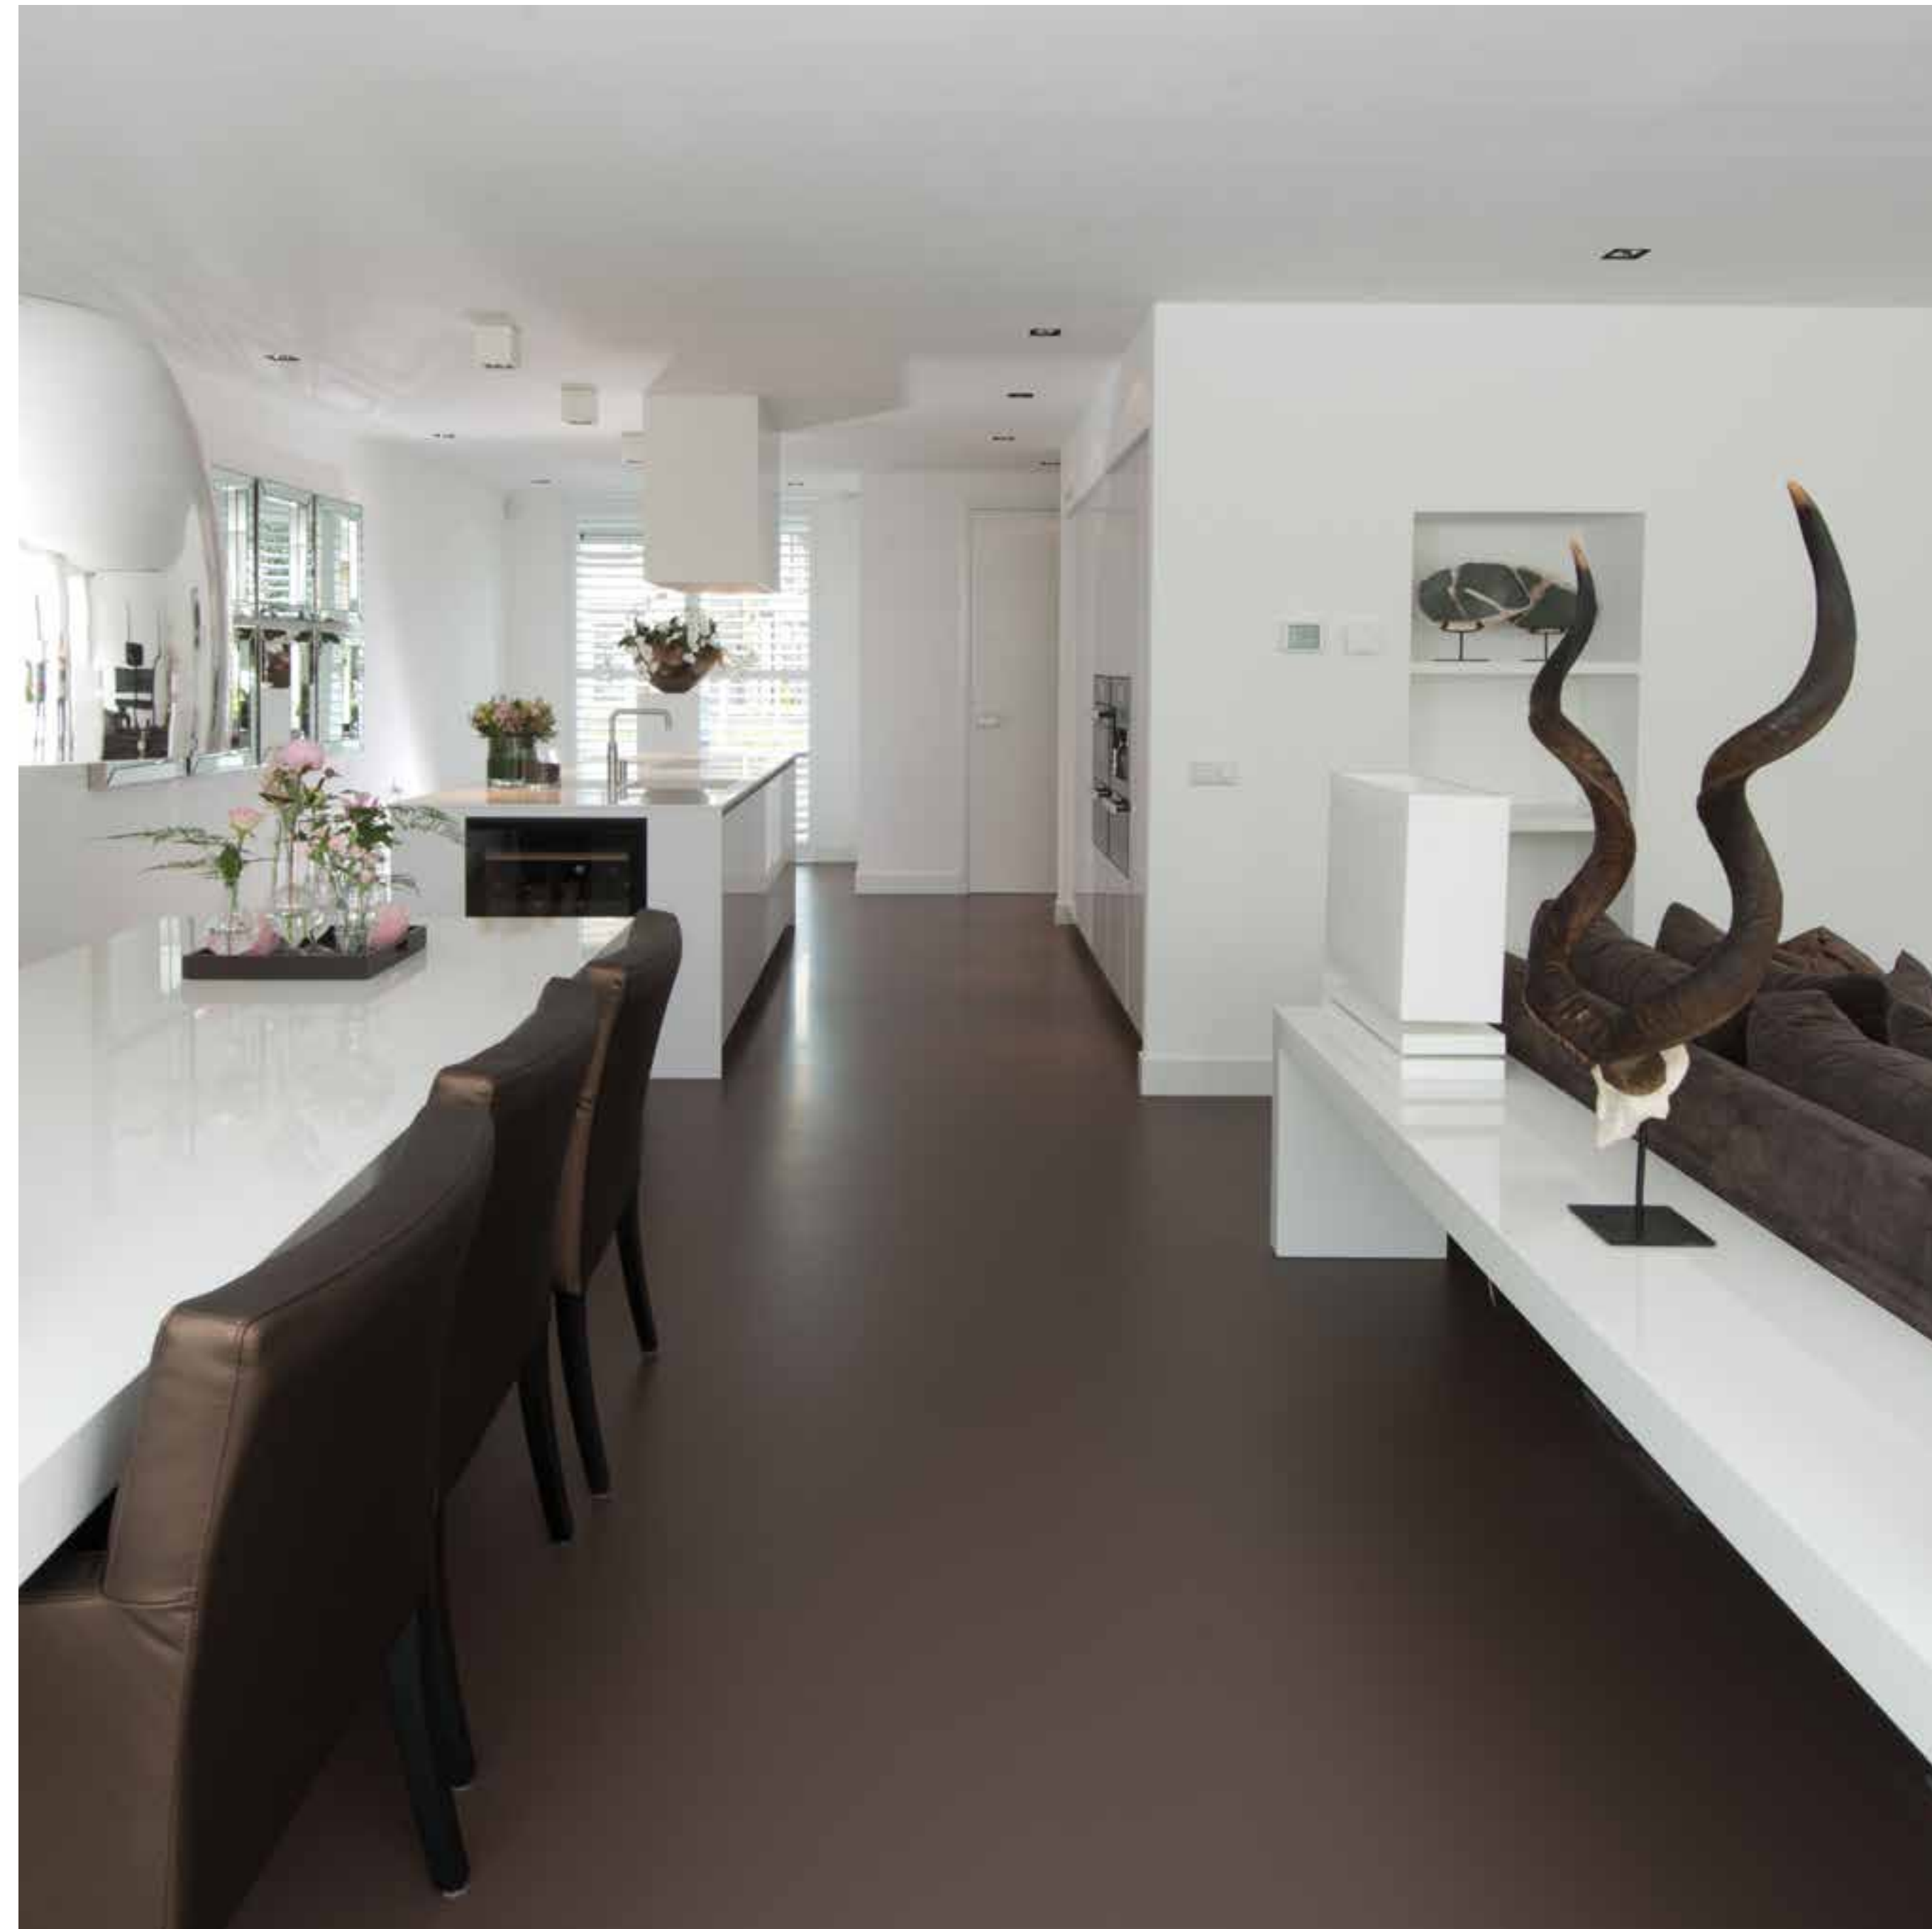

A small framed sign or plaque hanging on the wall in the background, containing text that is difficult to read.

TISSUES

Fam. Middelkoop - Brasschaat (België)

The kitchen features white cabinetry with silver handles, a black countertop, and a dark backsplash. The countertop includes a sink, a stove, and a coffee machine. The backsplash is dark and textured. The floor is made of large, dark grey tiles. The kitchen is well-lit with recessed ceiling lights and a track lighting fixture. The backsplash is decorated with a large, ornate plate and several small jars labeled 'FARINE', 'VERMICELLI', and 'CAFFE'. The countertop is also decorated with a white teapot, a bowl of fruit, and a white pitcher.

A dark wood sideboard with a marble top holds a large, ornate mirror, a white bust, and various glassware. The sideboard is positioned against a wall with a large window. The mirror is framed in a dark, ornate frame. The bust is a white, classical-style sculpture of a woman's head. The glassware includes a crystal chalice and a glass vase.

A living area with a brown leather sofa, a wooden coffee table, and a large window with green curtains. A lamp is visible on a side table. The room is well-lit with natural light from the window and a lamp. The floor is dark wood.

A wooden dining table with a cane chair. The table is made of light-colored wood and has a white tablecloth. The chair has a cane backrest. The table is set with a white tablecloth and a glass. The room is well-lit with natural light from the window.